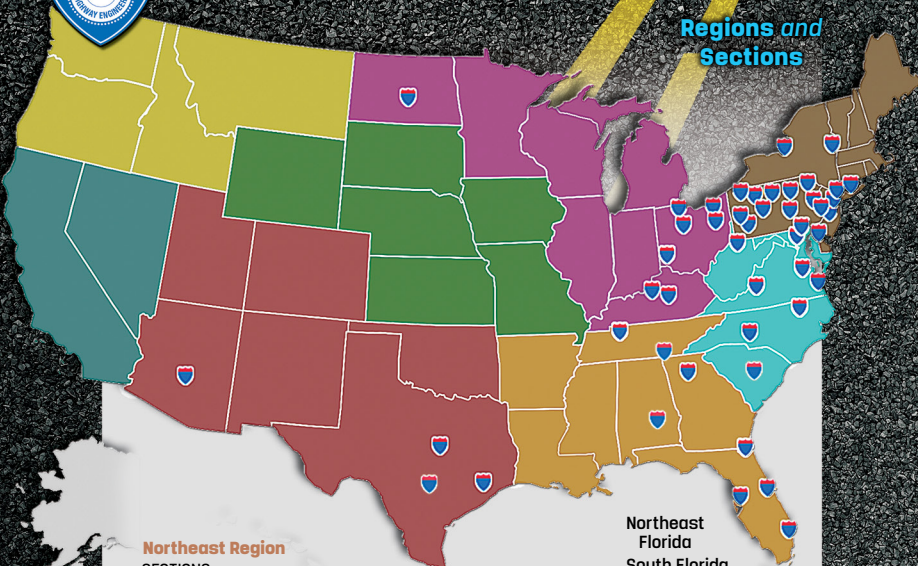

City/State/Zip: _____

How did you hear about us? ___tradeshow ___scanner

___ASHE friend ___presentation ___other: _____

**Please contact me about starting
an ASHE Section in my Region**

Welcome!

ASHE National Membership

Regions and Sections

Northeast Region

SECTIONS:

- Albany
- Altoona
- Central New York
- Clearfield
- Delaware Valley
- East Penn
- First State
- Franklin
- Harrisburg
- Long Island
- Mid-Allegheny
- New York Metro
- North Central New Jersey
- North East Penn
- Pittsburgh
- Southern New Jersey
- Southwest Penn
- Williamsport

Mid-Atlantic Region

SECTIONS:

- Blue Ridge
- Carolina Piedmont
- Carolina Triangle
- Chesapeake
- Greater Hampton Roads
- North Central West Virginia
- Old Dominion
- Potomac
- South Carolina

Southeast Region

SECTIONS:

- Alabama
- Central Florida
- Georgia
- Middle Tennessee

- Northeast Florida
- South Florida
- Tampa Bay
- Tennessee Valley

Great Lakes Region

SECTIONS:

- Bluegrass
- Central Dacotah
- Central Ohio
- Cuyahoga Valley
- Derby City
- Lake Erie
- Northwest Ohio
- Triko Valley